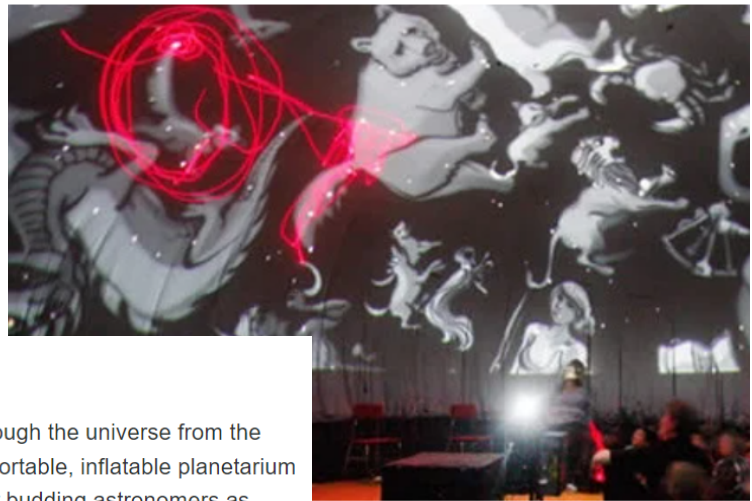

Pittsville PTO

Supporting the Pittsville School District's Teachers, Staff & Students
5459 Elementary Avenue • Pittsville, WI 54466

Hello families,

On October 24, 2023 the PTO will be sponsoring a Sky Dome Planetarium for the Pittsville Elementary Students. Sky Dome Planetarium is provided by Mobile Ed Productions. This interactive program is able to be funded through raised money from our Summer Brat Fry, the Penny War, and Concession Nights. Please watch for more upcoming fundraisers and activities from the PTO.

Are you ready to blast off?

Take your students on a 45-minute journey through the universe from the comfort and security of your own school. Our portable, inflatable planetarium will come right to your location and dazzle your budding astronomers as they are taken on a tour of the solar system.

Students will enter the dome and be introduced to a "star filled" sky. Our navigator with the use of a digital planetarium projector and a laser pointer, will guide students through the stars of the Northern Hemisphere exactly as they appear on the day of the presentation.

Students will learn how to identify every planet in our solar system in dramatic "flights" towards each world. They will be introduced to Greek mythological characters and see how these heroes of the past can be found in the stars. Students will witness the night sky in different seasons and from different global perspectives.